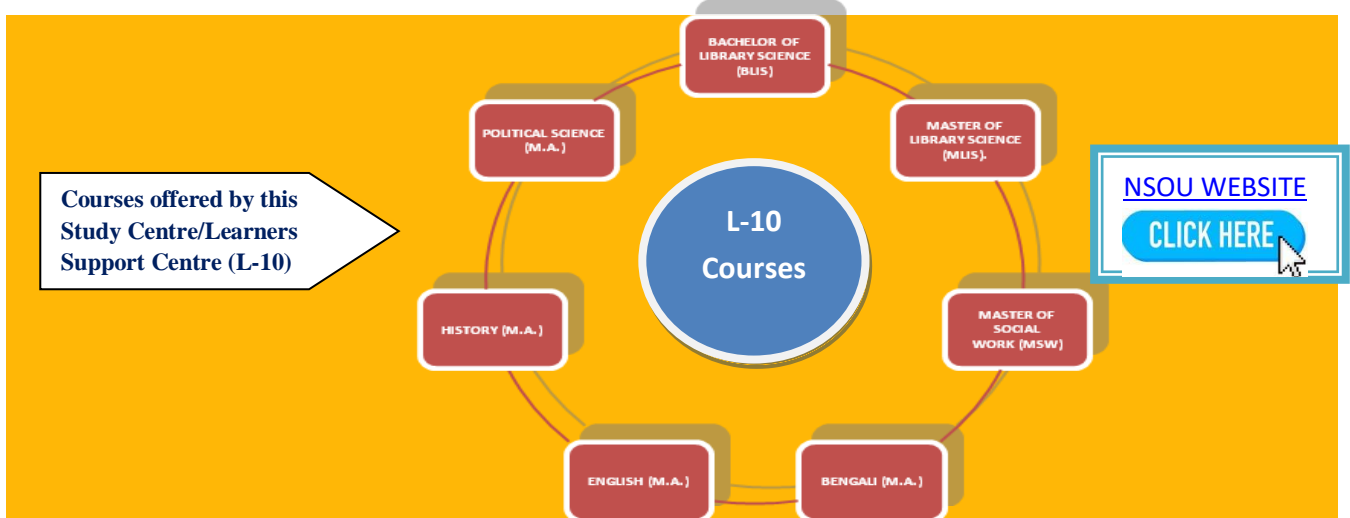

Netaji Subhas Open University is the premier State Open University in India. The year 1997 was the birth centenary year of Netaji Subhas Chandra Bose. The Chief Minister of West Bengal made an announcement at a State function that an Open University would be set up soon and dedicated to Netaji's hallowed memory. The Higher Education Minister, Govt. of West Bengal spearheaded the idea after his visit to the Open University in U.K. Under his instruction was set up a ten-member steering committee headed by late Dr. Bhaskar Ray Chowdhury, former Vice-Chancellor of Kolkata University.

PARIMAL MITRA SMRITI MAHAVIDYALAYA (STUDY CENTRE CODE L-10) SIGNED AN MOU WITH NETAJI SUBHAS OPEN UNIVERSITY (NSOU) FROM THE ACADEMIC SESSION 2017-2018 AND ALSO RENEWED THE MOU AGAIN ON DECEMBER 2022 IN THE FOLLOWING COURSES.

ACTIVITIES / SERVICES OFFERED BY STUDY CENTRE (L-10). NSOU- PMS MAHAVIDYALAYA

ADVERTISEMENT NOTIFICATION FOR ADMISSION	ORIENTATION PROGRAMME FOR NEW LEARNERS	DISTRIBUTION OF LEARNING MATERIAL/ ENROLMENT CERTIFICATE	TIMELY NOTIFICATION FOR RE-REGISTRATION, FORM FILL IN FOR TERM END EXAM AND ASSIGNMENT
 NOTIFICATION FOR PCP/ ONLINE AND OFFLINE CLASSES	CONDUCT TERM END EXAMINATION	TIMELY MARKSHEET DISTRIBUTION	SOCIAL NETWORK COMMUNICATION WITH ALL LEARNERS