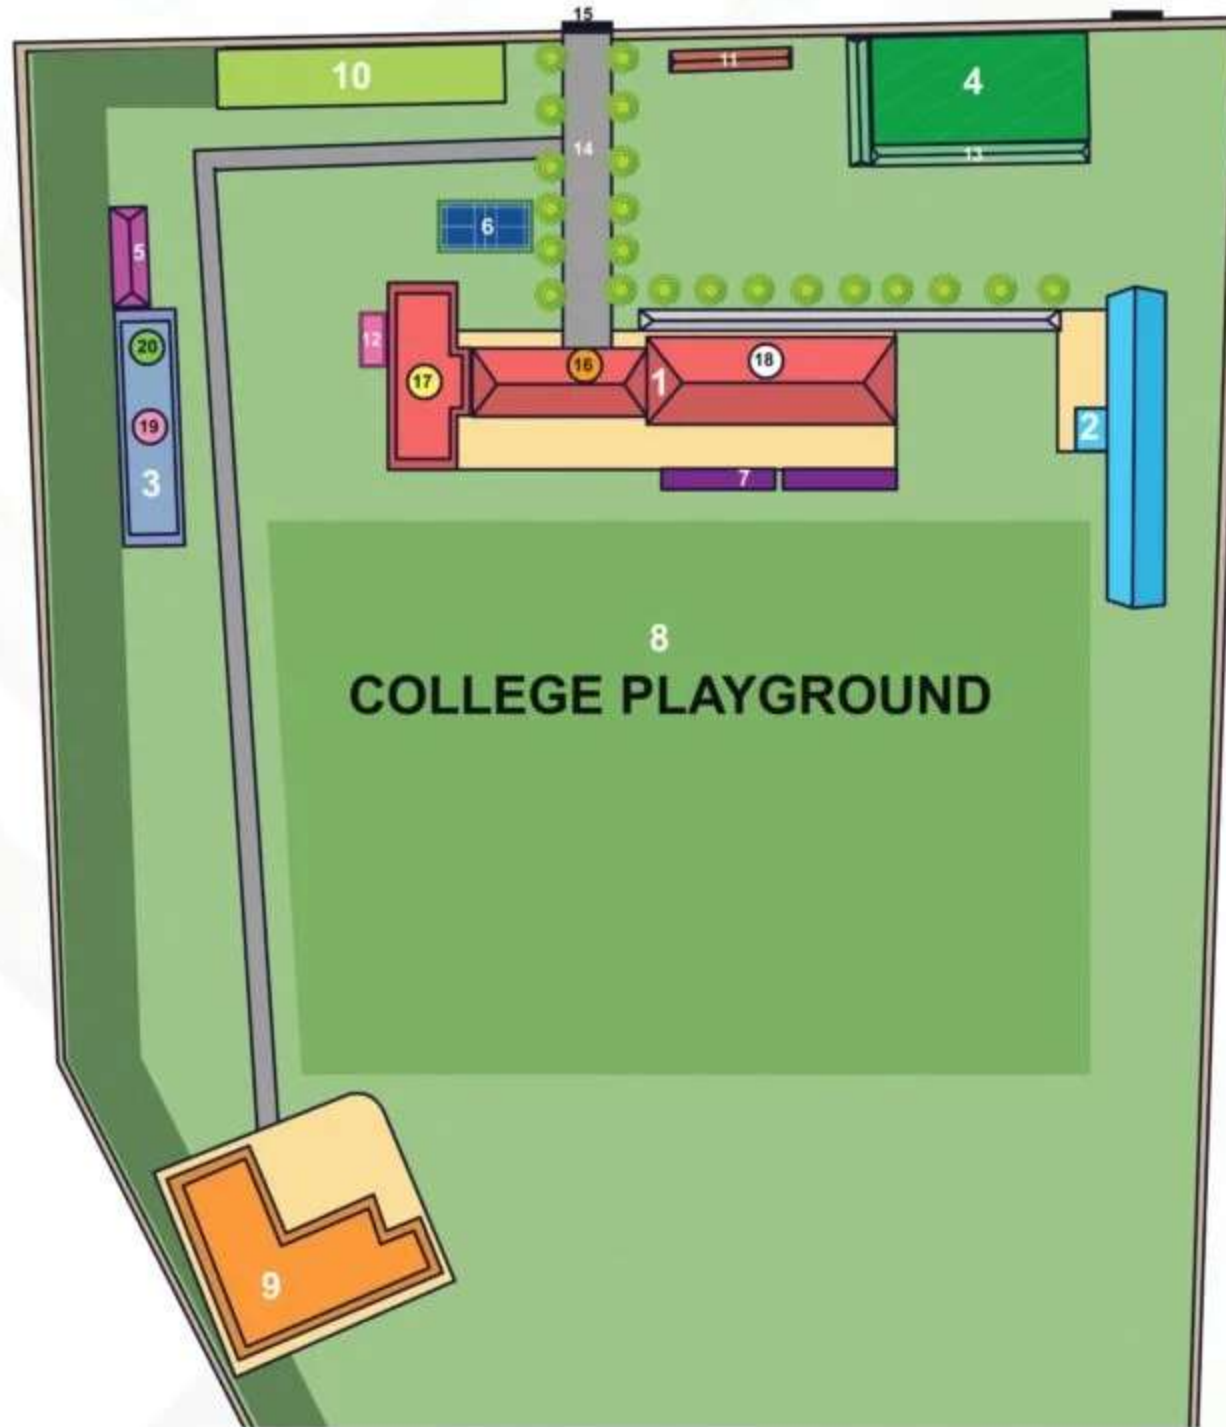

CAMPUS MAP OF PARIMAL MITRA SMRITI MAHAVIDYALAYA

NH 17

NH 17

LEGEND

- 1 ■ BIBEK BHABAN (MAIN BUILDING)
- 2 ■ EINSTEIN BHABAN
- 3 ■ BANABITHI BHABAN
- 4 ■ BOTANICAL GARDEN
- 5 ■ CANTEEN
- 6 ■ BADMINTON COURT
- 7 ■ SOLAR PANEL
- 8 ■ PLAY GROUND
- 9 ■ GIRLS' HOSTEL (SC/ST)
- 10 ■ PARK
- 11 ■ NOTICE BOARD
- 12 ■ GIRLS' WASH ROOM
- 13 ■ PARKING AREA
- 14 ■ CAMPUS ROAD
- 15 ■ MAIN GATE
- 16 ● PRINCIPAL'S ROOM
- 17 ● LIBRARY
- 18 ○ GIRLS' COMMON ROOM
- 19 ● BOYS' COMMON ROOM
- 20 ● STUDENTS' UNION ROOM

N

26°52'52.2462"N
88°45'10.6942"E

TOTAL AREA - 13.69 ACRE